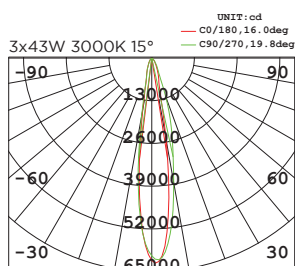

## Technical Data

IP Rating	IP20
Housing/ Front Cover	Die cast aluminum
Finishing	White+Black(79)/ Black+White(28)/ White (02)/ Black(04)
Reflector	Aluminum
Power Cable	H05RN-F 2x0.75 mm <sup>2</sup> / L=0.5m (low voltage)
Mounting Sleeve	Stainless steel
Tilt/Rotate	30°/ Nill
Cutout	475x160mm (Trim) 478x164mm (Trim less)

## Photometric Data

CRI	80
Luminous Efficacy	83lm/W(10W) 95lm/W(15W)
Beam Angle	15°(15)/ 24°(24)/ 38°(38)
Operating Temp.	-20°C-+50°