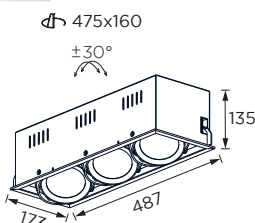

SERIES COFFER

CEILING RECESSED

Art Number WL111007
Model 3x30W/ 3x43W

Features

- Coffer square recessed light adopts high quality CREE LED as a light source
- Housing design simple and elegant beautiful appearance.
- The outer shell is made of mold rolling armor plate with powder spraying on the surface
- Luminaire body and heat sink made with die cast aluminum and it has vertical $\pm 30^\circ$ adjustable
- Available in Trim and trim less structure which suitable for different style
- Aluminum reflector with narrow, medium and wide beam angle
- Supplied with Non-dimmable remote driver
- Dimmable option: 0-10V, Triac, Dali. Available other options on request
- Other CRI and CCT available on request as per the availability

Product Specification

LED Chip	CREE LED
Power	3x30W/ 3x43W
Input	100-240VAC Remote Driver
Output	3x2856lm(3x30W)/ 3x3576lm(3x45W)
CCT	3000K(30)/ 2700K(27)/ 4000K(40)/ 5000K(50)
LED Qty	COB LED

Technical Data

IP Rating	IP20
Housing/ Front Cover	Die cast aluminum
Finishing	White+Black(79)/ Black+White(28)/ White (02)/ Black(04)
Reflector	Aluminum
Power Cable	H05RN-F 2x0.75 mm²/ L=0.5m (low voltage)
Mounting Sleeve	Stainless steel
Tilt/Rotate	30°/ Nill
Cutout	475x160mm (Trim) 478x164mm (Trim less)