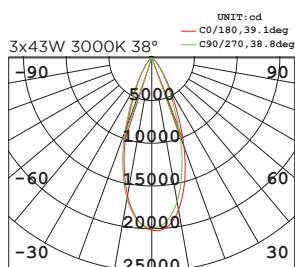

## Technical Data

IP Rating	IP20
Housing/ Front Cover	Die cast aluminum
Finishing	White+Black(79)/ Black+White(28)/ White (02)/ Black(04)
Reflector	Aluminum
Power Cable	H05RN-F 2x0.75 mm <sup>2</sup> / L=0.5m (low voltage)
Mounting Sleeve	Stainless steel
Tilt/Rotate	30°/ Nill
Cutout	475x160mm (Trim) 478x164mm (Trim less)

## Photometric Data

CRI	80
Luminous Efficacy	83lm/W(10W) 95lm/W(15W)
Beam Angle	15°(15)/ 24°(24)/ 38°(38)
Operating Temp.	-20°C-+50°