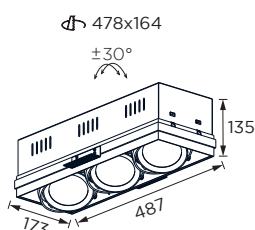

## Features

- Coffer square recessed light adopts high quality CREE LED as a light source
- Housing design simple and elegant beautiful appearance.
- The outer shell is made of mold rolling armor plate with powder spraying on the surface
- Luminaire body and heat sink made with die cast aluminum and it has vertical  $\pm 30^\circ$  adjustable
- Available in Trim and trim less structure which suitable for different style
- Aluminum reflector with narrow, medium and wide beam angle
- Supplied with Non-dimmable remote driver
- Dimmable option: 0-10V, Triac, Dali. Available other options on request
- Other CRI and CCT available on request as per the availability

## Technical Data

IP Rating	IP20
Housing/ Front Cover	Die cast aluminum
Finishing	White+Black(79)/ Black+White(28)/ White (02)/ Black(04)
Reflector	Aluminum
Power Cable	H05RN-F 2x0.75 mm <sup>2</sup> / L=0.5m (low voltage)
Mounting Sleeve	Stainless steel
Tilt/Rotate	30°/ Nill
Cutout	475x160mm (Trim) 478x164mm (Trim less)