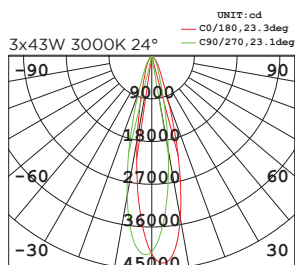

## Technical Data

IP Rating	IP20
Housing/ Front Cover	Die cast aluminum
Finishing	White+Black(79)/ Black+White(28)/ White (02)/ Black(04)
Reflector	Aluminum
Power Cable	H05RN-F 2x0.75 mm <sup>2</sup> / L=0.5m (low voltage)
Mounting Sleeve	Stainless steel
Tilt/Rotate	30°/ Nill
Cutout	475x160mm (Trim) 478x164mm (Trim less)

## Photometric Data

CRI	80
Luminous Efficacy	83lm/W(10W) 95lm/W(15W)
Beam Angle	15°(15)/ 24°(24)/ 38°(38)
Operating Temp.	-20°C-+50°