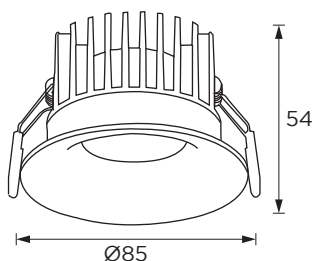

## Features

- DONNA series adopts brand CREE COB LED
- Made aluminum die cast body with powder coated finish
- Deep housing gives free from glare
- Lifespan is up to 50,000 hrs
- IP65 waterproof design better fit into the decoration, effectively prevent glare
- Easy to install, use stainless steel spring, safe and durable

## Technical Data

IP Rating	IP65
Housing/ Front Cover	Die cast aluminum
Finishing	White (02)/ Black(04)
Power Cable	H05RN-F 2x0.75 mm <sup>2</sup> / L=0.5m (low voltage)
Mounting Sleeve	Stainless steel
Tilt/Rotate	Fixed
Cutout	Ø78mm
Weight	0.20Kg

## Photometric Data

CRI	90+
Luminous Efficacy	100lm/W
Beam Angle	16°(16)/ 25°(25)/ 36°(36)/ 58°(58)
Operating Temp.	-20°C-+50°

## Order Code Example

Artnumber	Finish	Beam Angle	Color Temp
WL111031	WH(02)	25°(25)	3000K(30)
WL111031.02.25.30			