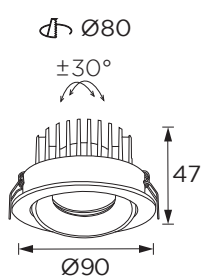

## Features

- DONNA series adopts brand CREE COB LED
- Made aluminum die cast body with powder coated finish
- Deep housing gives free from glare
- Lifespan is up to 50,000 hrs
- IP65 waterproof design better fit into the decoration, effectively prevent glare
- Easy to install, use stainless steel spring, safe and durable

## Technical Data

IP Rating	IP65
Housing/ Front Cover	Die cast aluminum
Finishing	White (02)/ Black(04)
Power Cable	H05RN-F 2x0.75 mm <sup>2</sup> / L=0.5m (low voltage)
Mounting Sleeve	Stainless steel
Tilt/Rotate	30°/350°
Cutout	Ø80mm
Weight	0.22Kg

## Photometric Data

CRI	90+
Luminous Efficacy	100lm/W
Beam Angle	16°(16)/ 25°(25)/ 36°(36)/ 58°(58)
Operating Temp.	-20°C-+50°

### Order Code Example

Artnumber	Finish	Beam Angle	Color Temp
WL111031	WH(02)	25°(25)	3000K(30)
WL111031.02.25.30			