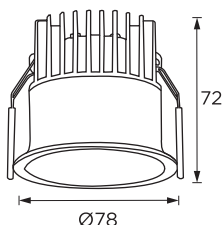

Art Number
WL111033

Model
12W

Features

- DONNA series adopts brand CREE COB LED
- Made aluminum die cast body with powder coated finish
- Deep housing gives free from glare
- Lifespan is up to 50,000 hrs
- IP65 waterproof design better fit into the decoration, effectively prevent glare
- Easy to install, use stainless steel spring, safe and durable

Product Specification

LED Chip	CREE LED
Power	12W
Input	220-240VAC with external driver
Output	1200lm
CCT	2700K(27)/ 3000K(30)/ 4000K(40)/ 5000K(50)
LED Qty	1 COB

Technical Data

IP Rating	IP65
Housing/ Front Cover	Die cast aluminum
Finishing	White (02)/ Black(04)
Power Cable	H05RN-F 2x0.75 mm ² / L=0.5m (low voltage)
Mounting Sleeve	Stainless steel
Tilt/Rotate	Fixed
Cutout	Ø62mm
Weight	0.24Kg
Protection Class	Class III

Photometric Data

CRI	90+
Luminous Efficacy	100lm/W
Beam Angle	16°(16)/ 25°(25)/ 36°(36)/ 58°(58)
Operating Temp.	-20°C-+35°

Order Code Example

Artnumber	Finish	Beam Angle	Color Temp
WL111031	WH(02)	25°(25)	3000K(30)
WL111031.02.25.30			