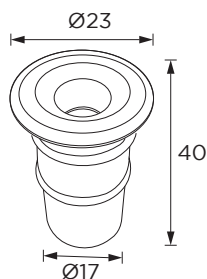

Art Number
WL881075

Model
24VDC Single Color 1.3W

Features

EZRA series recessed fixture complete with integral CREE LED
 It is body made with highly quality corrosion resistant marine grade 316 stainless steel with tempered glass.
 IP68 grade housing suitable in outdoor ensures versatile application
 1-10V and DALI dimmable solution
 Available in 20° & 60° beam angle

Product Specification

LED Chip	CREE LED
Power	1.3W
Input	24VDC
Lumen	100lm
CCT	3000K(30)/ 4000K(40)/ 6000K(60)/ RD(05)/ GR(06)/ BL(07)/ AM(09)
LED Qty	1 LED

Technical Data

IP Rating	IP68
IK Rate	IK10
Housing/ Front Cover	Stainless steel #316
Finishing	Stainless steel (18)
Light Window	Tempered step glass
Power Cable	2x0.75 mm ² / L=3m (single color)
Mounting Sleeve	PC
Load Capacity	Full area 1000Kg
Weight	60g
Drill Size	Ø19mm
Wiring	Parallel

Photometric Data

CRI	80
Luminous Efficacy	76lm/W
Beam Angle	20°(20)/ 60°(60)
Operating Temp.	-30°C-+50°

Order Code Example

Artnumber	Finish	Beam Angle	Color Temp
WL881075	SS(09)	20°(20)	3000K(30)
WL881075.09.20.30			