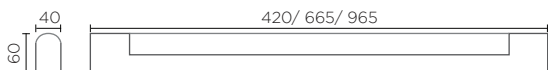

Technical Data

IP Rating	IP44
Housing	Stainless steel/ Aluminum + Acrylic
Finishing	SS(09)/ Black(04)
Diffuser	Acrylic
Power factor	>0.9

Photometric Data

CRI	80
Luminous Efficacy	65lm/W
Beam Angle	Diffused
Operating Temp.	-20°C-+50°

Order Code Example

Artnumber	Finish	Beam Angle	Color Temp
WL891044	BK(04)	Diffused(D)	3000K(30)
WL891044.04.D.30