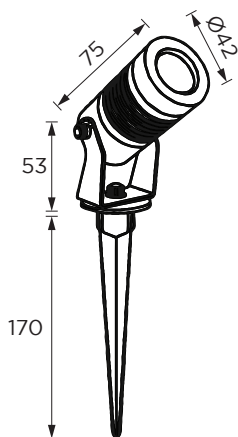

Art Number	Model
WL551014	100-240VAC Single Color
WL551015	24VDC Single Color

### Product Specification

LED Chip	CREE LED/ EPISTAR (RGB)
Power	3W
Input	100-240VAC/ 24VDC
Lumen	210lm
CCT	3000K(30)/ 4000K(40)/ 6000K(60)
LED Qty	1 LED

### Technical Data

IP rating	IP65
Housing/ Front Cover	CNC Aluminum
Finishing	SLV(08)/ PAB(04)/ PSV(07)
Light Window	Tempered step glass
Power Cable	H05RN-F 2x0.75mm <sup>2</sup> /L=2mm (Low Voltage) H05RN-F 3x0.75mm <sup>2</sup> /L=2mm (High Voltage) H05RN-F 4x0.75mm <sup>2</sup> /L=2mm (RGB)
Mounting Part	Aluminum base/ Spike
Accessory Options	Glare Shield/ Grille/ Heightening pole

### Order Code Example

Artnumber	Finish	Beam Angle	Color Temp
WL551014	SLV(08)	25°(25)	3000K(30)
WL551014.08.25.30			