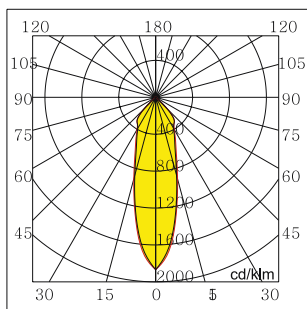

Include aluminum ground base

Product Specification

LED Chip	CREE LED
Power	8W
Input	240VAC
Output	720lm
CCT	3000K(30)/ 4000K(40)/ 6000K(60)
LED Qty	1 COB LED

Technical Data

IP Rating	IP65
Housing/ Front Cover	Anodised aluminum
Finishing	SLV(08)/ PAB(04)/ PSV(07)
Light Window	Tempered glass
Power Cable	H05RN-F 2x0.75 mm ² / L=0.5m (low voltage) H05RN-F 3x0.75 mm ² / L=0.5m (high voltage)
Mounting Parts	Aluminum base/ Spike
Weight	0.75Kg
Package	8pcs/CTN

Accessories

Spike

Tree Strap

8W 3000K 36°

Photometric Data

CRI	80
Luminous Efficacy	80lm/W
Beam Angle	24°(24)/ 36°(36)/ 60°(60)(Symmetric)
Operating Temp.	-20°C-+50°

H[m]	D[m]	MaxLux	MedLux	
0.60	0.32	2647	1560	
1.20	0.63	662	390	
1.80	0.95	294	173	
2.40	1.26	165	98	
3.00	1.58	106	62	

Order Code Example

Artnumber	Finish	Beam Angle	Color Temp
WL551016	SLV(08)	24°(24)	3000K(30)
WL551016.08.24.30			