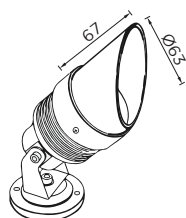

Adjustable fixture and assure the best heat dissipation.

It's provided with racket or spike for wall/ ground/ grassland mounting.

COB LED

Dimmable support: Triac/ PWM/ 1-10V/ Dali

CNC aluminum front cover and lighting body

Include aluminum ground base

Product Specification

LED Chip	CREE LED
Power	14W
Input	24VDC/ 100-240VAC
Output	1260lm
CCT	3000K(30)/ 4000K(40)/ 6000K(60)
LED Qty	1 COB LED

Technical Data

IP Rating	IP65
Housing/ Front Cover	Anodised aluminum
Finishing	SLV(08)/ PAB(04)/ PSV(07)
Light Window	Tempered glass
Power Cable	H05RN-F 2x0.75 mm ² / L=0.5m (low voltage) H05RN-F 3x0.75 mm ² / L=0.5m (high voltage)
Mounting Parts	Aluminum base/ Spike

Glare Shield

14W 3000K 36°

H[m]	D[m]	Max.Lux	Med.Lux
0.60	0.31	3415	2013
1.20	0.63	854	503
1.80	0.94	379	224
2.40	1.25	213	126
3.00	1.57	137	81

Photometric Data

CRI	80
Luminous Efficacy	90lm/W
Beam Angle	24°(24)/ 36°(36)/ 60°(60)(Symmetric)
Operating Temp.	-20°C-+50°