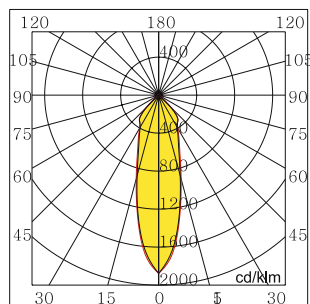

Include aluminum ground base

Product Specification

LED Chip	CREE LED
Power	14W
Input	24VDC/ 100-240VAC
Output	1260lm
CCT	3000K(30)/ 4000K(40)/ 6000K(60)
LED Qty	1 COB LED

Technical Data

IP Rating	IP65
Housing/ Front Cover	Anodised aluminum
Finishing	SLV(08)/ PAB(04)/ PSV(07)
Light Window	Tempered glass
Power Cable	H05RN-F 2x0.75 mm ² / L=0.5m (low voltage) H05RN-F 3x0.75 mm ² / L=0.5m (high voltage)
Mounting Parts	Aluminum base/ Spike

Glare Shield

14W 3000K 36°

H[m]	D[m]	Max.Lux	Med.Lux
0.60	0.31	3415	2013
1.20	0.63	854	503
1.80	0.94	379	224
2.40	1.25	213	126
3.00	1.57	137	81

Photometric Data

CRI	80
Luminous Efficacy	90lm/W
Beam Angle	24°(24)/ 36°(36)/ 60°(60)(Symmetric)
Operating Temp.	-20°C-+50°