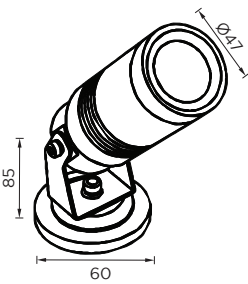

### Product Specification

LED Chip	CREE LED
Power	10W
Input	220-240VAC
Output	700lm
CCT	3000K(30)/ 4000K(40)/ 6000K(60)
LED Qty	1 COB LED

### Technical Data

IP Rating	IP65
Housing/ Front Cover	Anodised aluminum
Finishing	SLV(08)/ PAB(04)/ PSV(07)
Light Window	Tempered glass
Power Cable	H05RN-F 3x0.75 mm <sup>2</sup> / L=0.5m (high voltage)
Mounting Parts	Aluminum base/ Spike

### Photometric Data

CRI	80
Luminous Efficacy	90lm/W
Beam Angle	24°(24)/ 36°(36)/ 45°(45)
Operating Temp.	-20°C-+50°