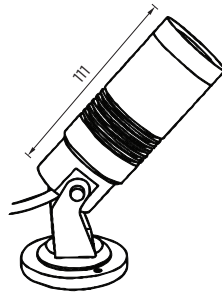

Art Number WL551052   **Model** 220-240VAC 10W

Features

Garden or landscape accent uplighting shines upward to illuminate an object or surface for dramatic, attention getting Visuals.

Adjustable fixture and assure the best heat dissipation.

It's provided with racket or spike for wall/ ground/ grassland mounting.

COB LED

Dimmable support: Triac/ PWM/ 1-10V/ Dali

CNC aluminum front cover and lighting body

Include aluminum ground base

Product Specification

LED Chip	CREE LED
Power	10W
Input	220-240VAC
Output	700lm
CCT	3000K(30)/ 4000K(40)/ 6000K(60)
LED Qty	1 COB LED

Technical Data

IP Rating	IP65
Housing/ Front Cover	Anodised aluminum
Finishing	SLV(08)/ PAB(04)/ PSV(07)
Light Window	Tempered glass
Power Cable	H05RN-F 3x0.75 mm² / L=0.5m (high voltage)
Mounting Parts	Aluminum base/ Spike

Photometric Data

H[m]	D[m]	MaxLux	MedLux
0.40	0.20	3586	2158
0.80	0.40	896	540
1.20	0.60	398	240
1.60	0.81	224	135
2.00	1.01	143	86

Photometric Data

CRI	80
Luminous Efficacy	90lm/W
Beam Angle	24°(24)/ 36°(36)/ 45°(45)
Operating Temp.	-20°C-+50°

Accessories

- Glare Shield
- Grille
- Spike

Order Code Example

Artnumber	Finish	Beam Angle	Color Temp
WL551020	SLV(08)	24°(24)	3000K(30)
WL551020.08.24.30